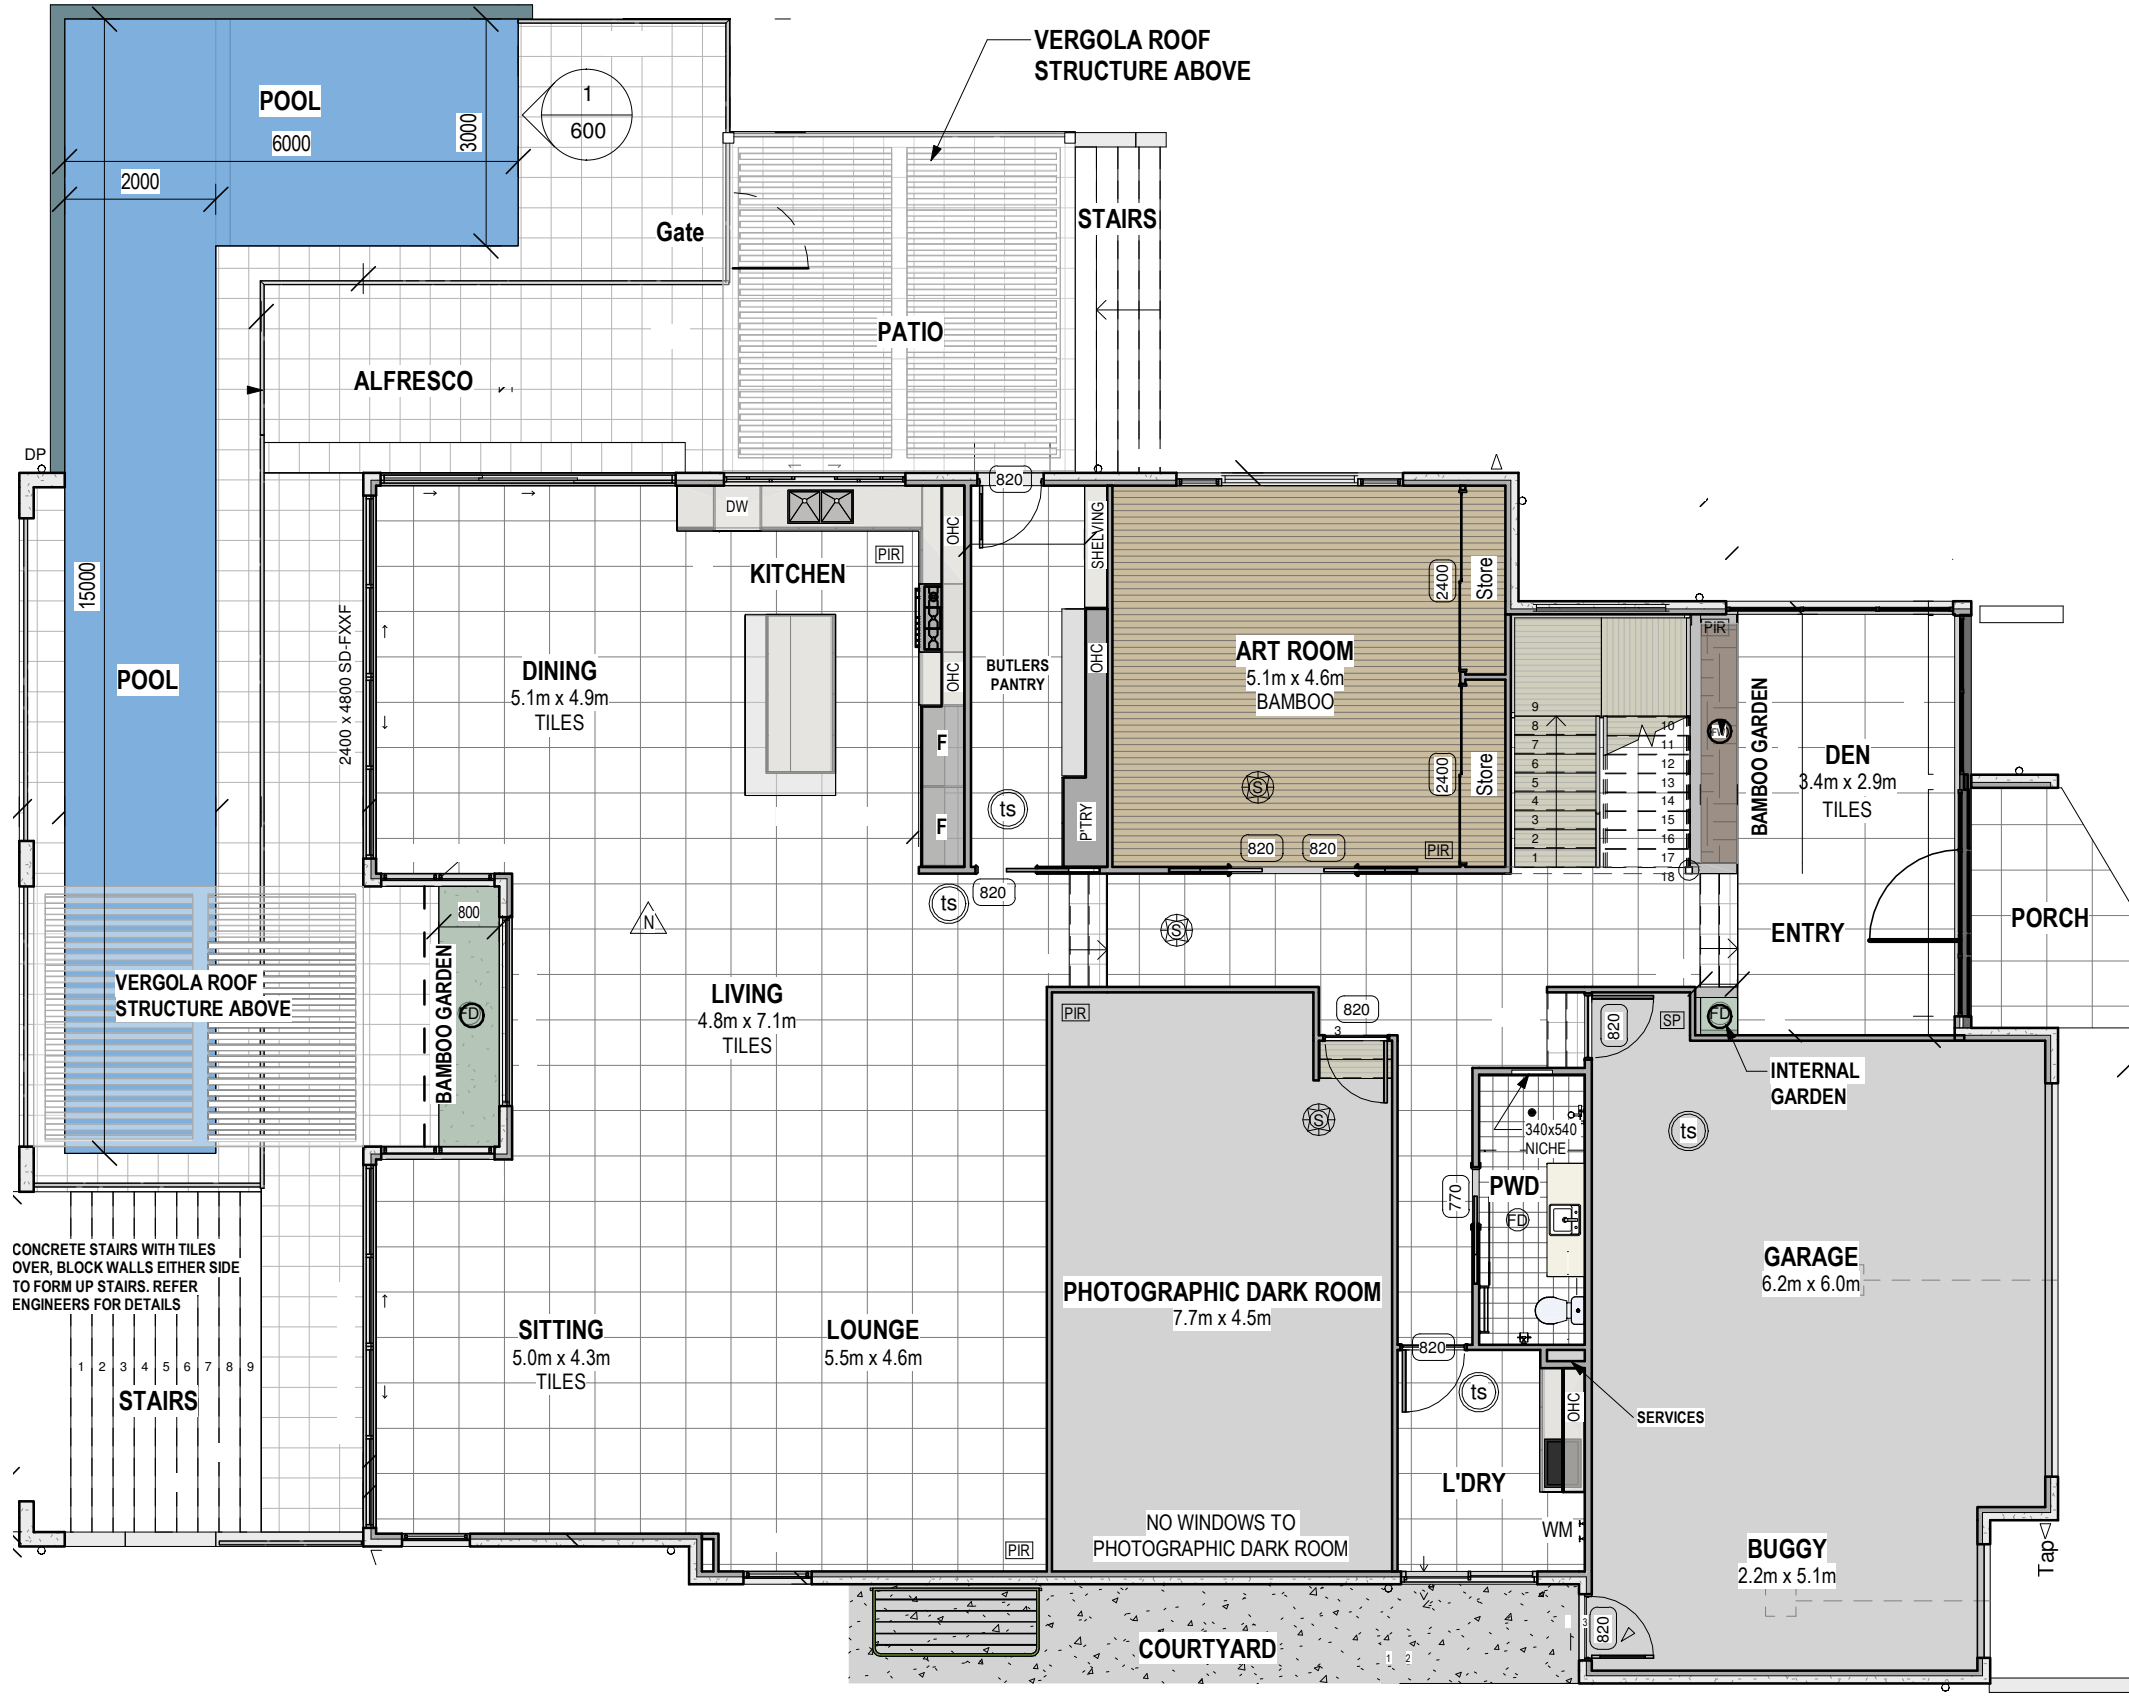

Area Schedule		
Name	Area	Perimeter
Balcony	12.93 m ²	20.20 m
Deck	70.80 m ²	41.10 m
First Floor	175.55 m ²	67.34 m
Front Balcony	5.37 m ²	11.64 m
Ground Floor	308.96 m ²	80.41 m
Pool Deck	28.20 m ²	25.60 m
Porch	3.02 m ²	8.45 m
Vergola Area	20.57 m ²	18.14 m
Grand total: 8	625.40 m ²	