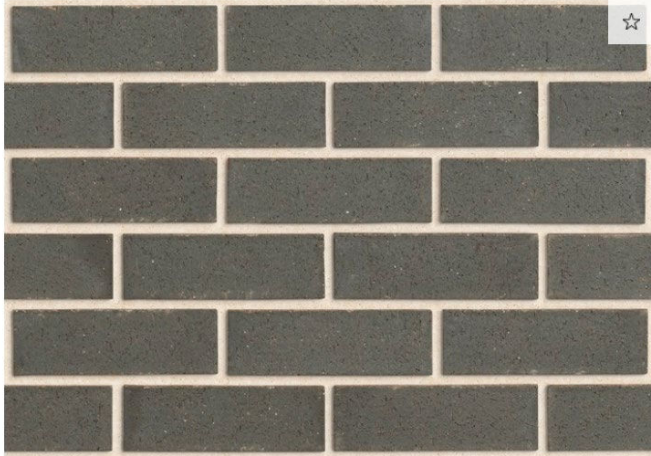

Internal

Splashback Tile:
Matt White
Pressed Edge
300 x 600

Tile: Venus Light Grey Matt 600 x 600

Carpet: Domolite
Smokey Sopelle

Wood Effects Plus Hybrid: Lodge Oak

Stone Benchtops: 'White Burst'

Polytec Doors & Panels:
- Adriatic Smooth
- Gossamer White Smooth

Internal Paint Colours: HAYMES

Marble Mist

02BG04-08

Greyology 6

11BG07-47

Matt Black Accents

External

Grey Stone

Available in QLD

PGH Bricks: Grey Stone

External Tile: Venus Light Grey Grip

Surfmist®

Basalt®

Colours: Colorbond

Dover White™

Savoy External Door- SPM