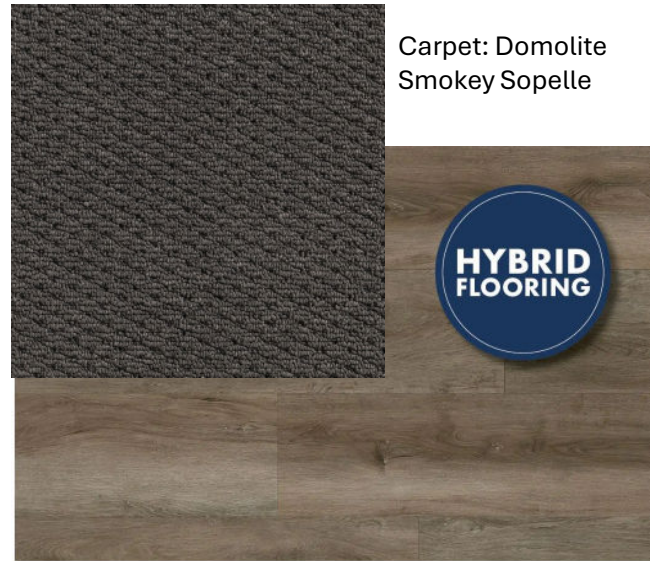

Internal

Splashback Tile:
Matt White
Pressed Edge
300 x 600

Tile: Venus Light Grey Matt 600 x 600

Carpet: Domolite
Smokey Sopelle

Wood Effects Plus Hybrid: Lodge Oak

Stone Benchtops: 'White Burst'

Polytec Doors & Panels:
- Adriatic Smooth
- Gossamer White Smooth

Internal Paint Colours: HAYMES

Marble Mist

02BG04-08

Greyology 6

11BG07-47

Matt Black Accents

External

Grey Stone

Available in QLD

PGH Bricks: Grey Stone

External Tile: Venus Light Grey Grip

Surfmist®

Basalt®

Colours: Colorbond

Dover White™

Savoy External Door- SPM