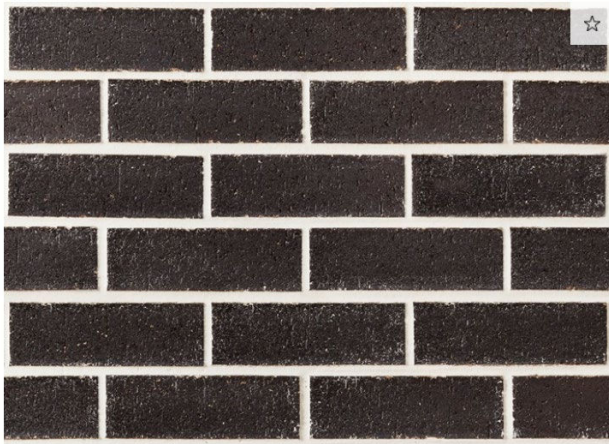

## Internal

Carpet: Domolite 'Driftwood'

Splashback Tile:  
White Capris  
Gloss  
76 x 306

Tile: Earth Dark Grey Matt 600 x 600

Wood Effects Plus Hybrid: Spotted Gum

Stone Benchtops: 'Platinum Black'

Polytec Doors & Panels:  
- Notaió Walnut Matt  
- Nouveau Grey Matt

Internal Paint Colours: HAYMES

Chrome Accents

## External

Please note: Due to Energy Efficiency Guidelines, dark colours can be used as a feature only.

Eclipse  
Available in QLD

PGH Bricks: Eclipse

External Tile: Earth Dark Grey Grip

Shale Grey™

Windspray®

Basalt®

External Colours: Colorbond

Savoy External Door- SPM