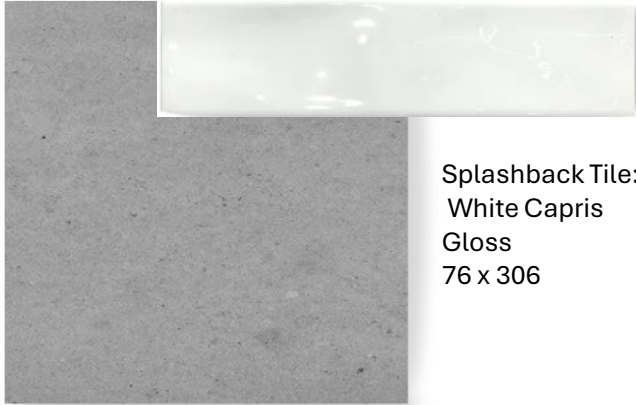

## Internal

Carpet: Domolite 'Driftwood'

Splashback Tile:  
White Capris  
Gloss  
76 x 306

Tile: Earth Dark Grey Matt 600 x 600

Wood Effects Plus Hybrid: Spotted Gum

Stone Benchtops: 'Platinum Black'

Polytec Doors & Panels:  
- Notaió Walnut Matt  
- Nouveau Grey Matt

Internal Paint Colours: HAYMES

Chrome Accents

Basalt®

External Colours: Colorbond

Savoy External Door- SPM