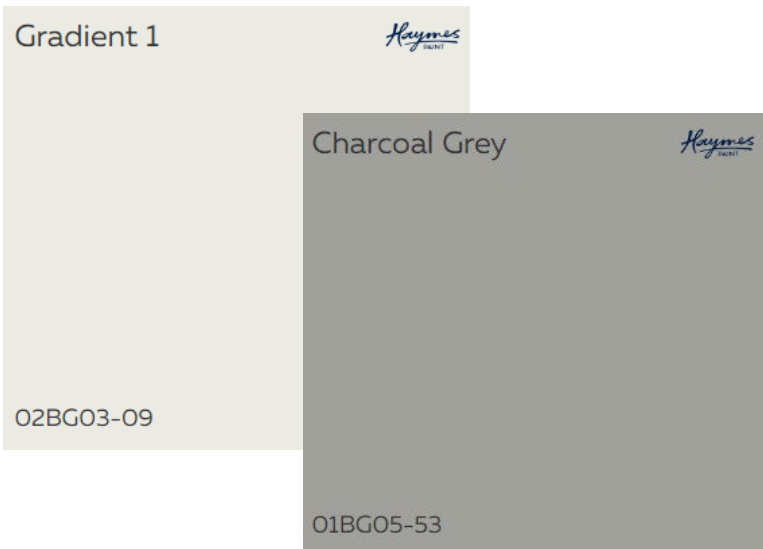

## Internal

Carpet: Domolite 'Driftwood'

Splashback Tile:  
White Capris  
Gloss  
76 x 306

Tile: Earth Dark Grey Matt 600 x 600

Wood Effects Plus Hybrid: Spotted Gum

Stone Benchtops: 'Platinum Black'

Polytec Doors & Panels:  
- Notaió Walnut Matt  
- Nouveau Grey Matt

Internal Paint Colours: HAYMES

Chrome Accents

## External

Please note: Due to Energy Efficiency Guidelines, dark colours can be used as a feature only.

Eclipse  
Available in QLD

PGH Bricks: Eclipse

External Tile: Earth Dark Grey Grip

Shale Grey™

Windspray®

Basalt®

External Colours: Colorbond

Savoy External Door- SPM