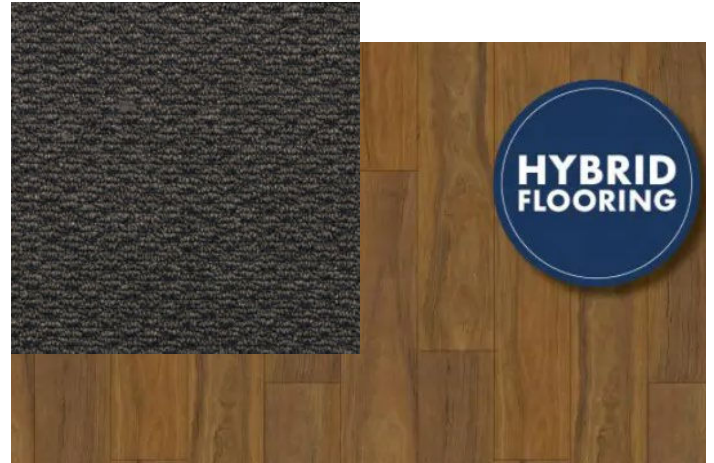

## Internal

Carpet: Domolite 'Driftwood'

Splashback Tile:  
White Capris  
Gloss  
76 x 306

Tile: Earth Dark Grey Matt 600 x 600

Wood Effects Plus Hybrid: Spotted Gum

Stone Benchtops: 'Platinum Black'

Polytec Doors & Panels:  
- Notaió Walnut Matt  
- Nouveau Grey Matt

Internal Paint Colours: HAYMES

Chrome Accents

## External

Please note: Due to Energy Efficiency Guidelines, dark colours can be used as a feature only.

Eclipse  
Available in QLD

PGH Bricks: Eclipse

External Tile: Earth Dark Grey Grip

Shale Grey™

Windspray®

Basalt®

External Colours: Colorbond

Savoy External Door- SPM