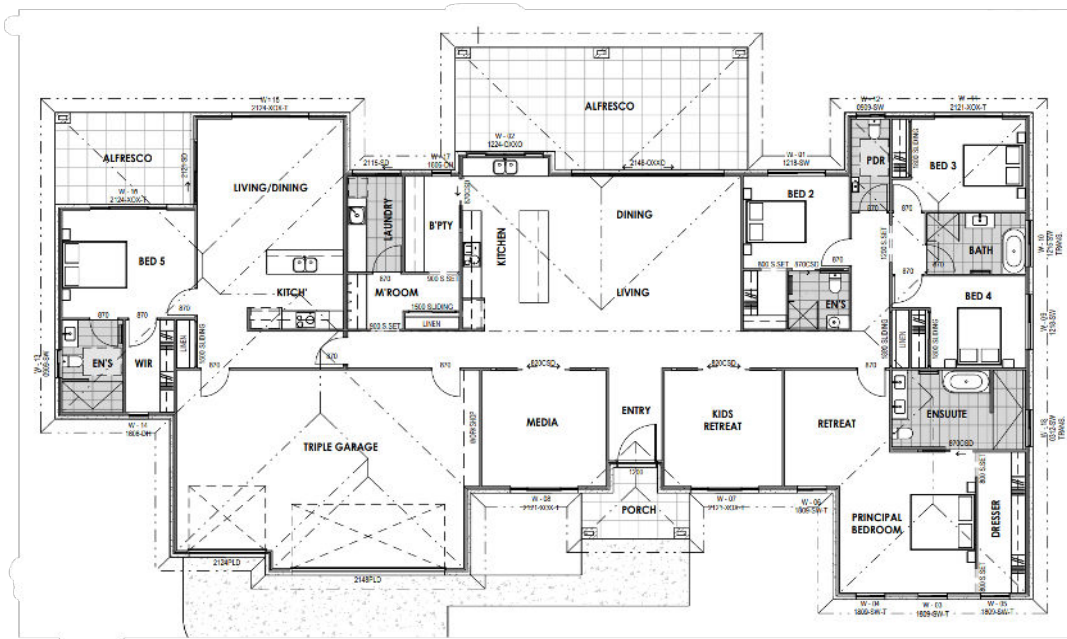

Eldorado 431

Acreage living at it's best! A beautiful, spacious home including 5 bedrooms, multiple retreats, numerous living spaces and a generous alfresco.

5  4.5  3 

AREA SCHEDULE	
GROUND FLOOR	312.4 m ²
GARAGE	62.9 m ²
ALFRESCO	35.9 m ²
ALFRESCO	13.5 m ²
PORCH	6.8 m ²
AREA TOTAL	431.5 m ²